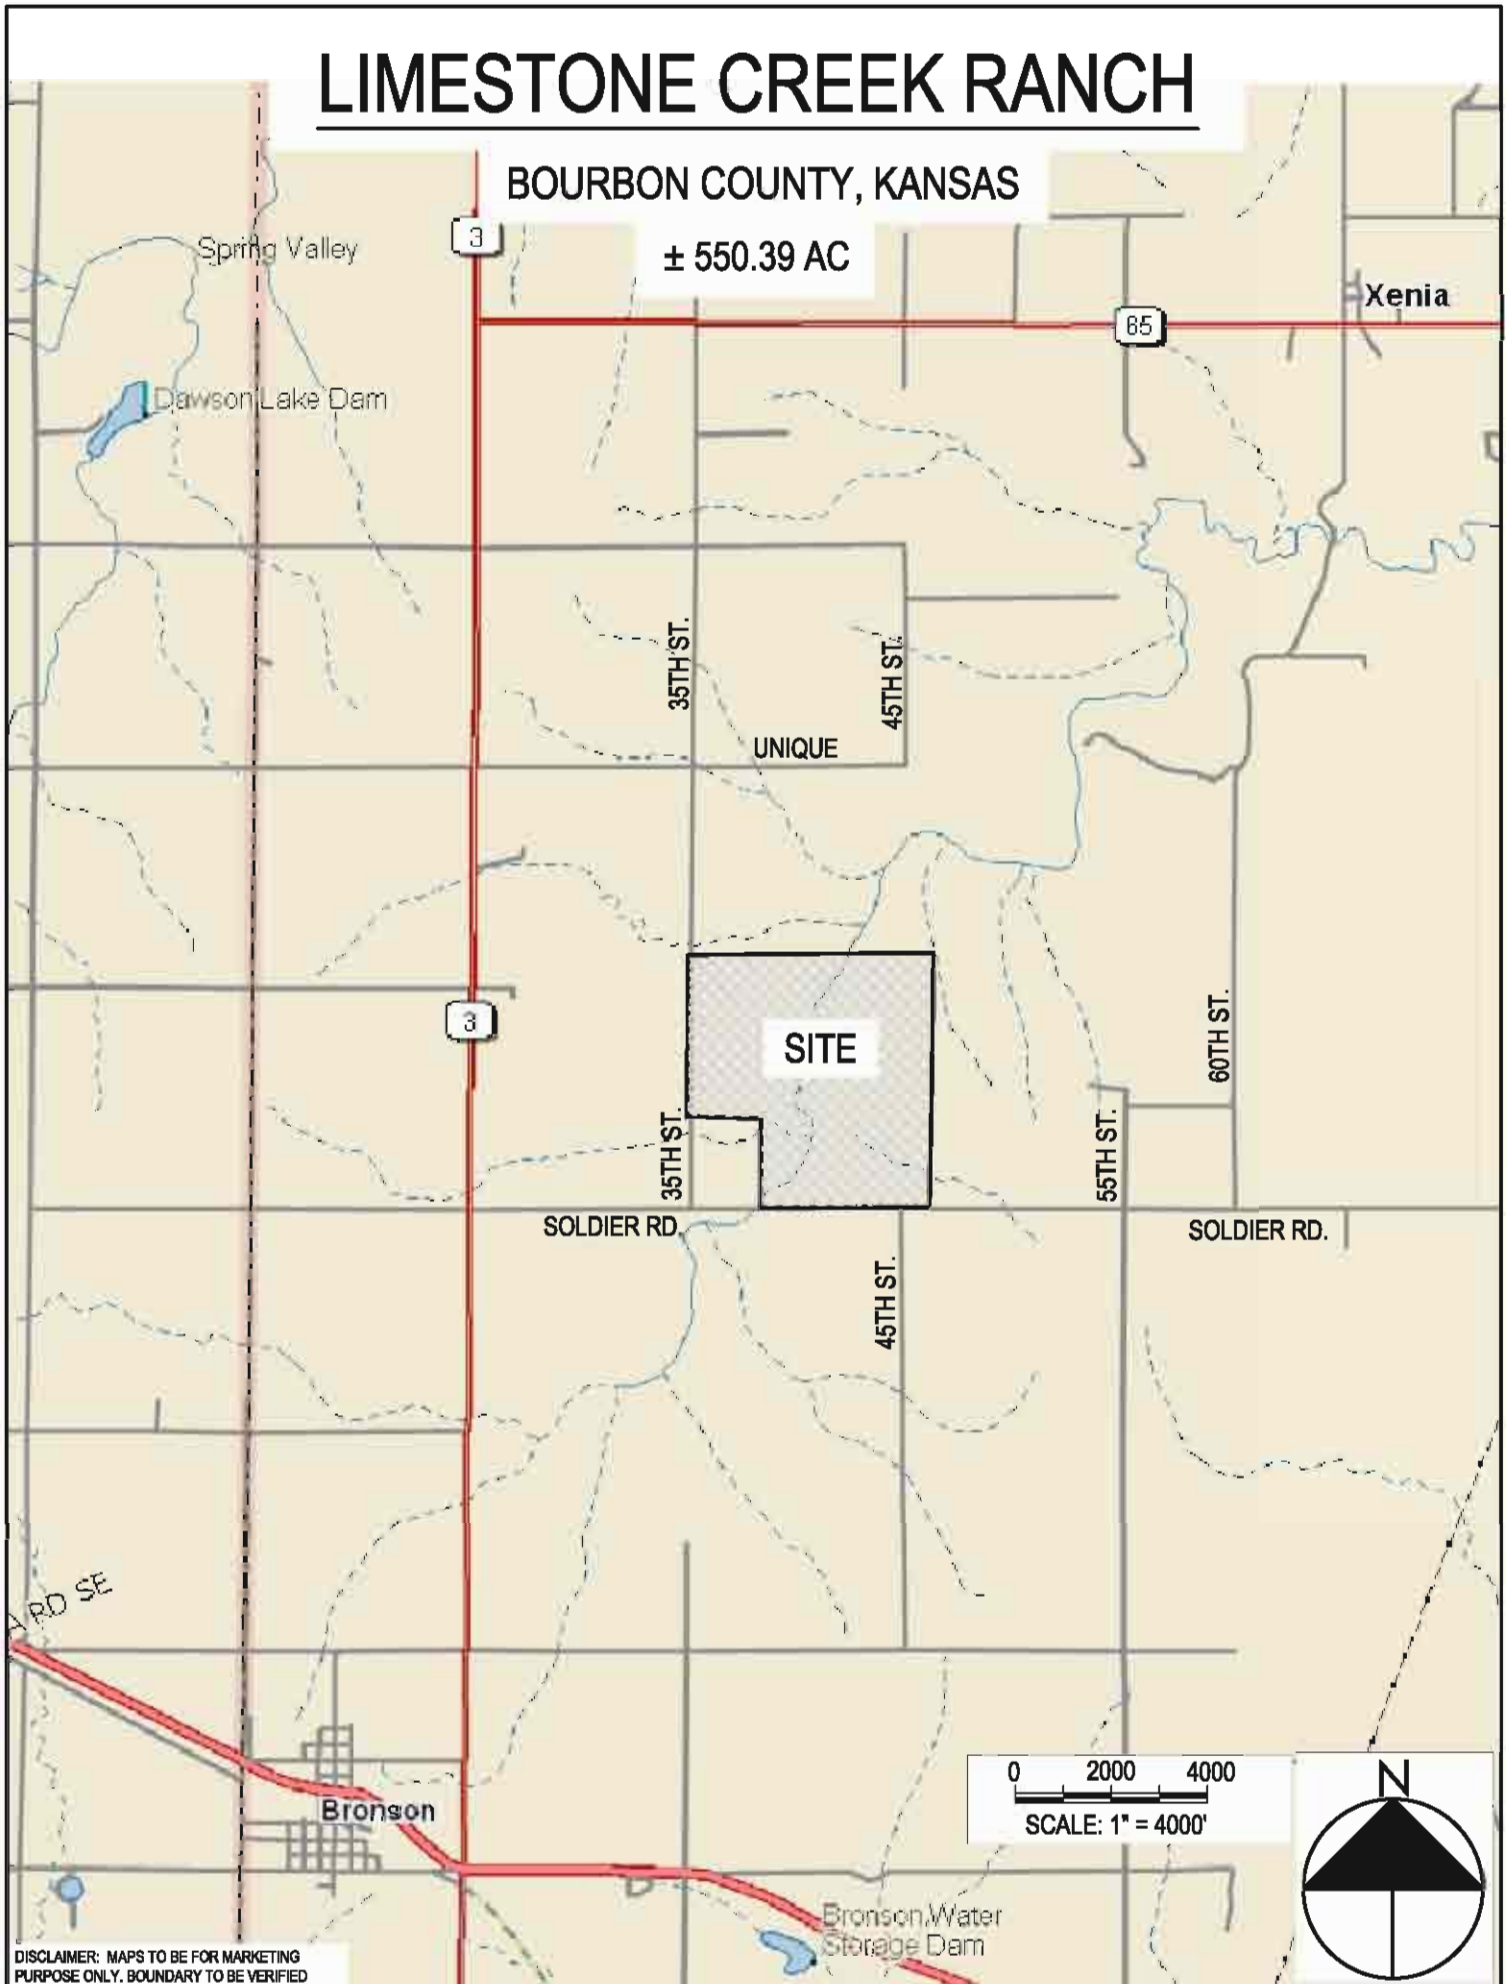

# LIMESTONE CREEK RANCH

BOURBON COUNTY, KANSAS

± 550.39 AC

DISCLAIMER: MAPS TO BE FOR MARKETING PURPOSE ONLY. BOUNDARY TO BE VERIFIED