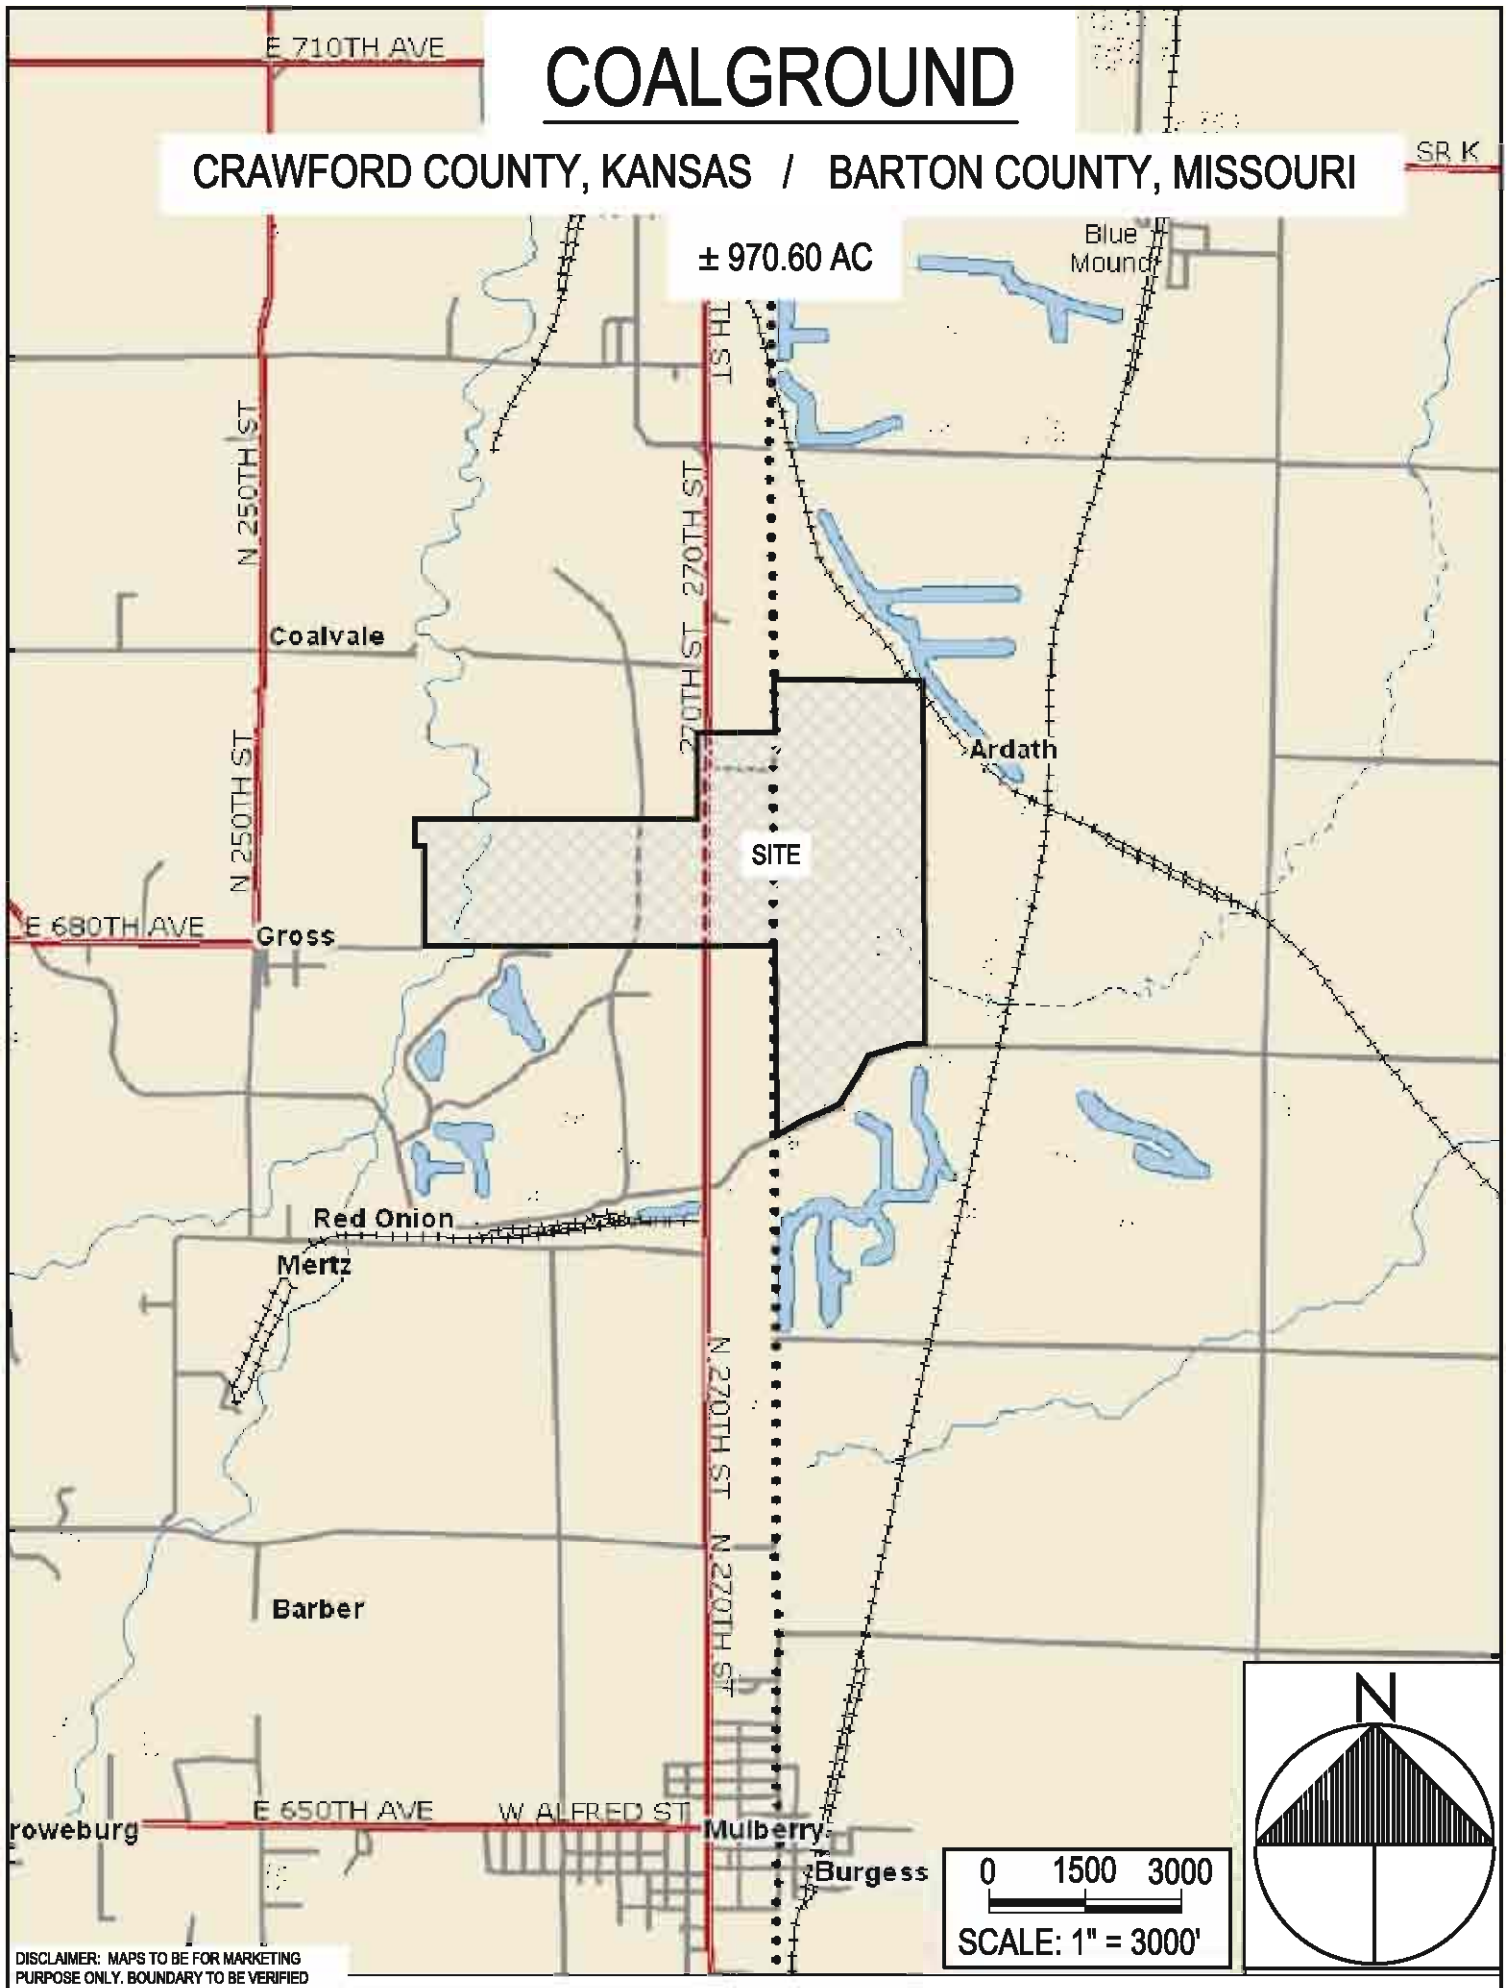

COALGROUND

CRAWFORD COUNTY, KANSAS / BARTON COUNTY, MISSOURI

± 970.60 AC

SITE

DISCLAIMER: MAPS TO BE FOR MARKETING PURPOSE ONLY. BOUNDARY TO BE VERIFIED

0 1500 3000
SCALE: 1" = 3000'